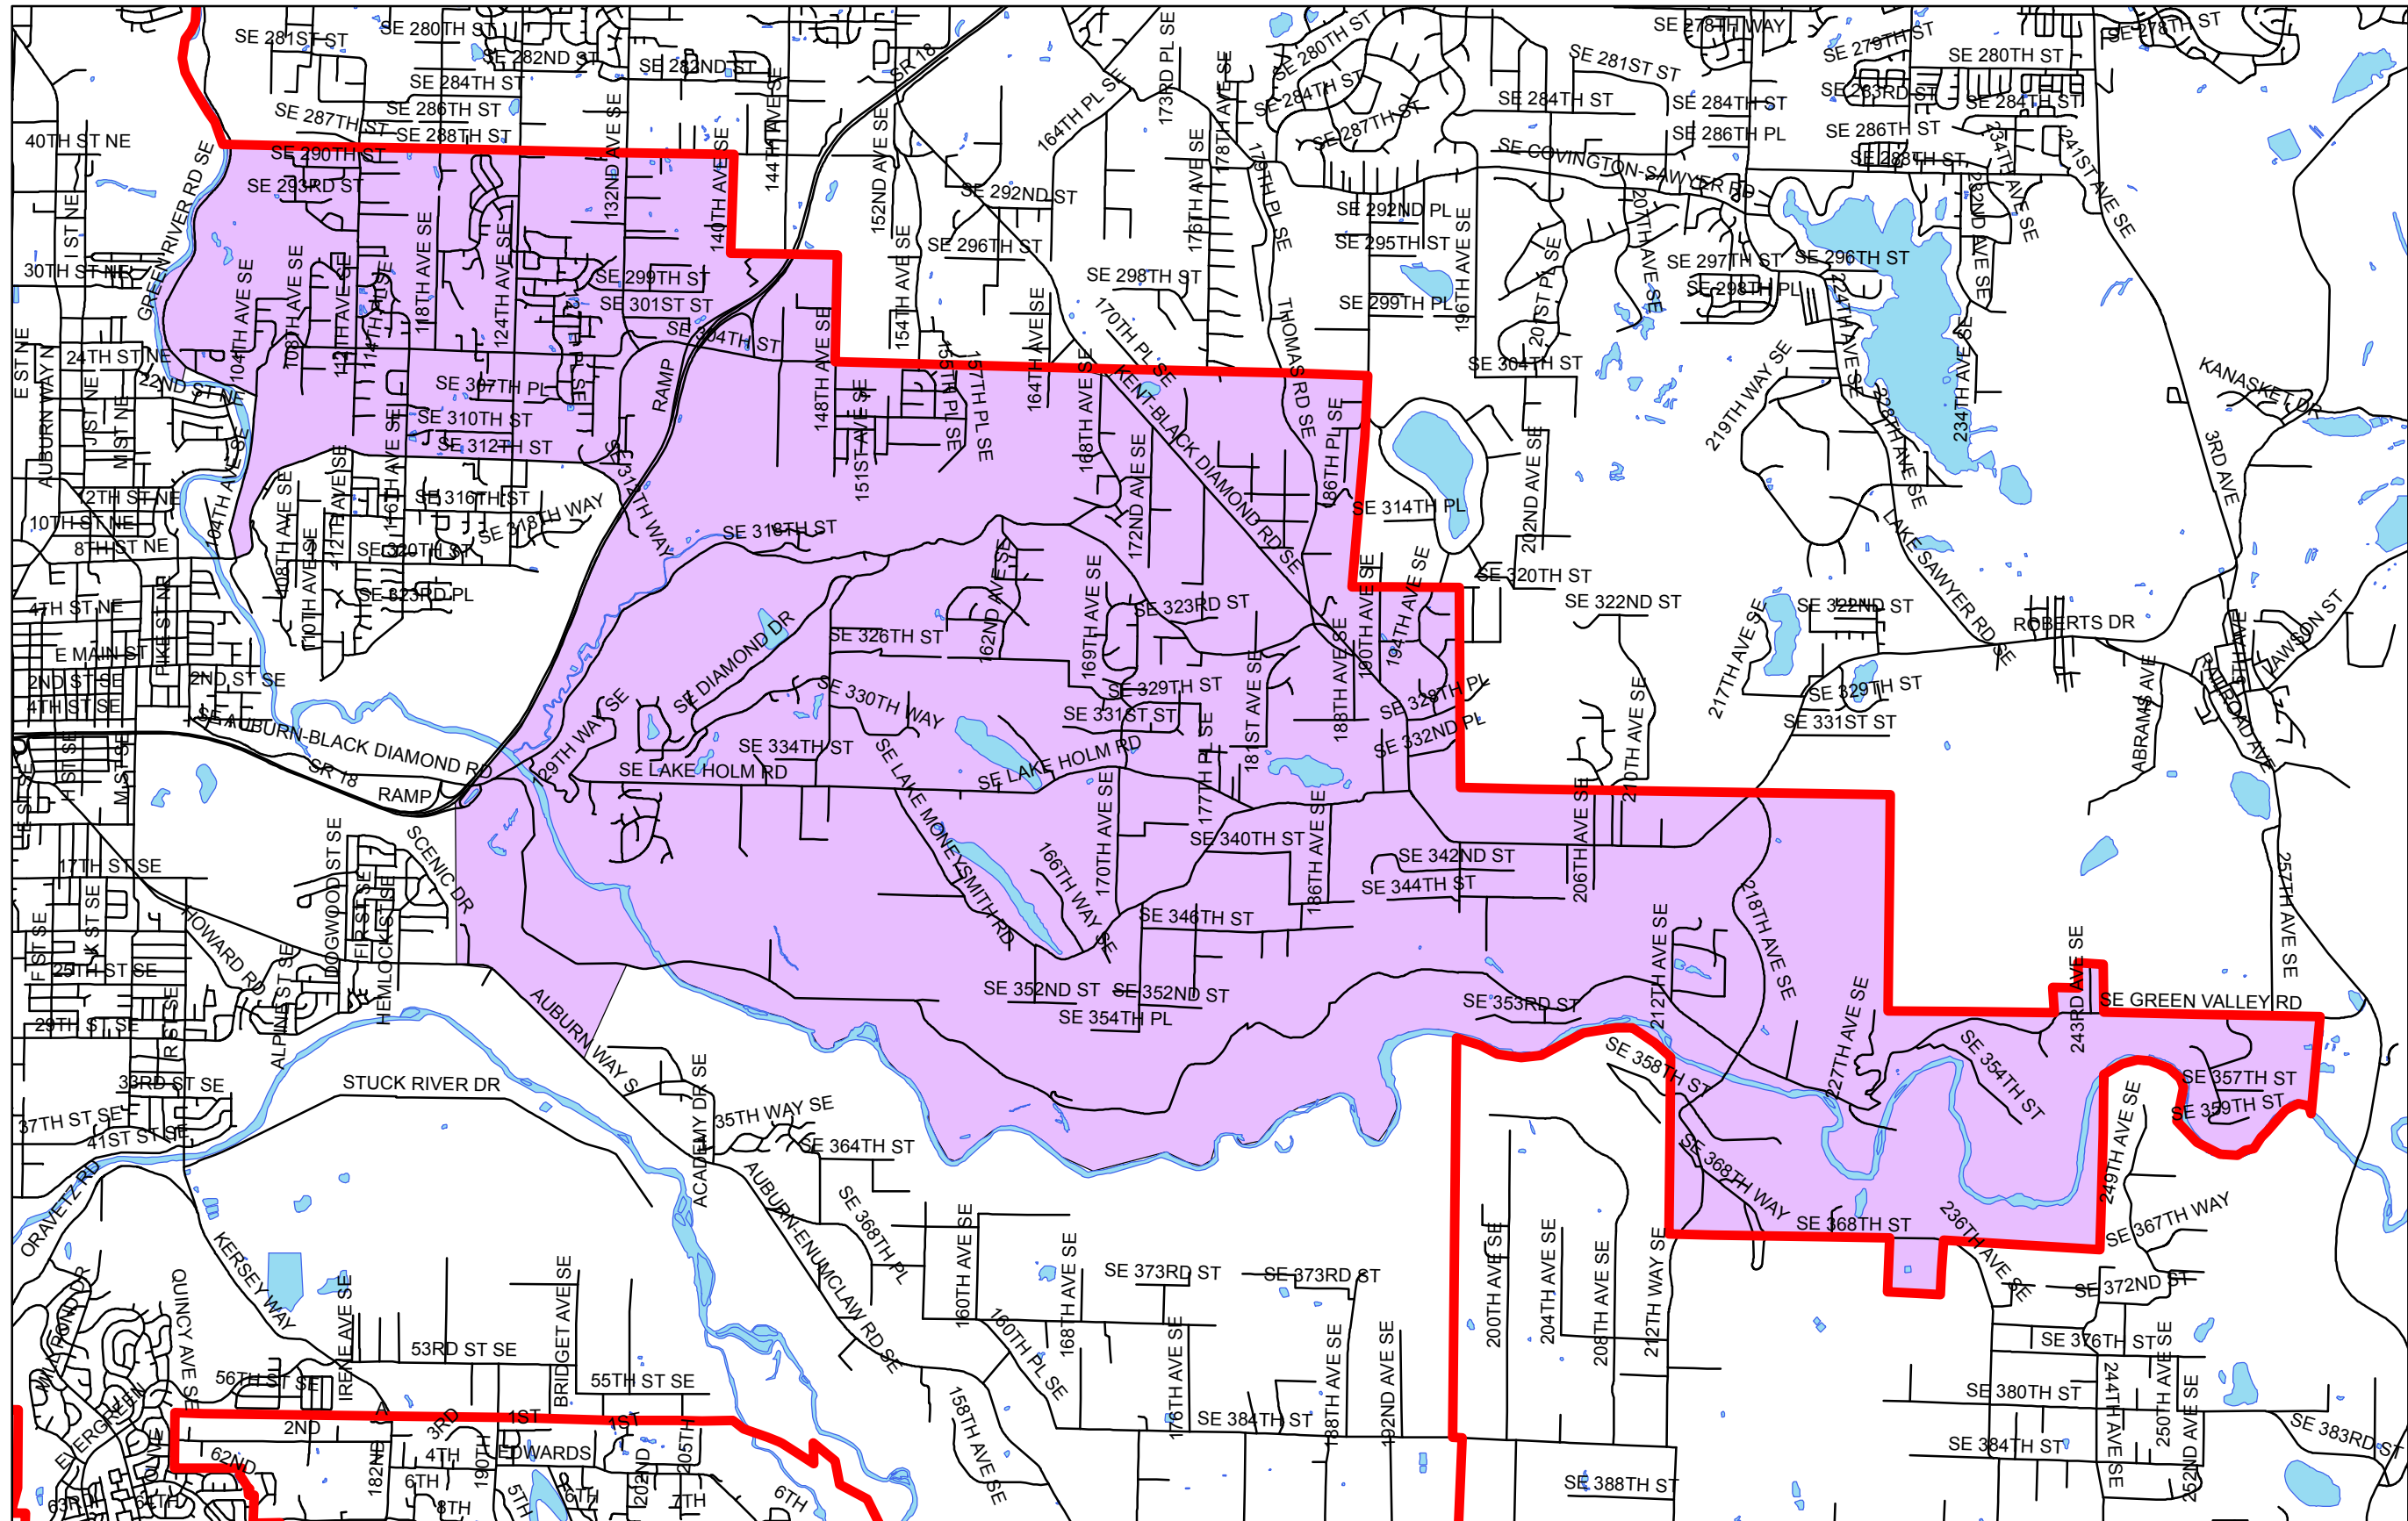

# Auburn School District # 408 - Director District 4

**Legend**

- Boundary Line
- Director 4

# Auburn School District # 408 - Director District 5

**Legend**

- Boundary Line
- Director 5