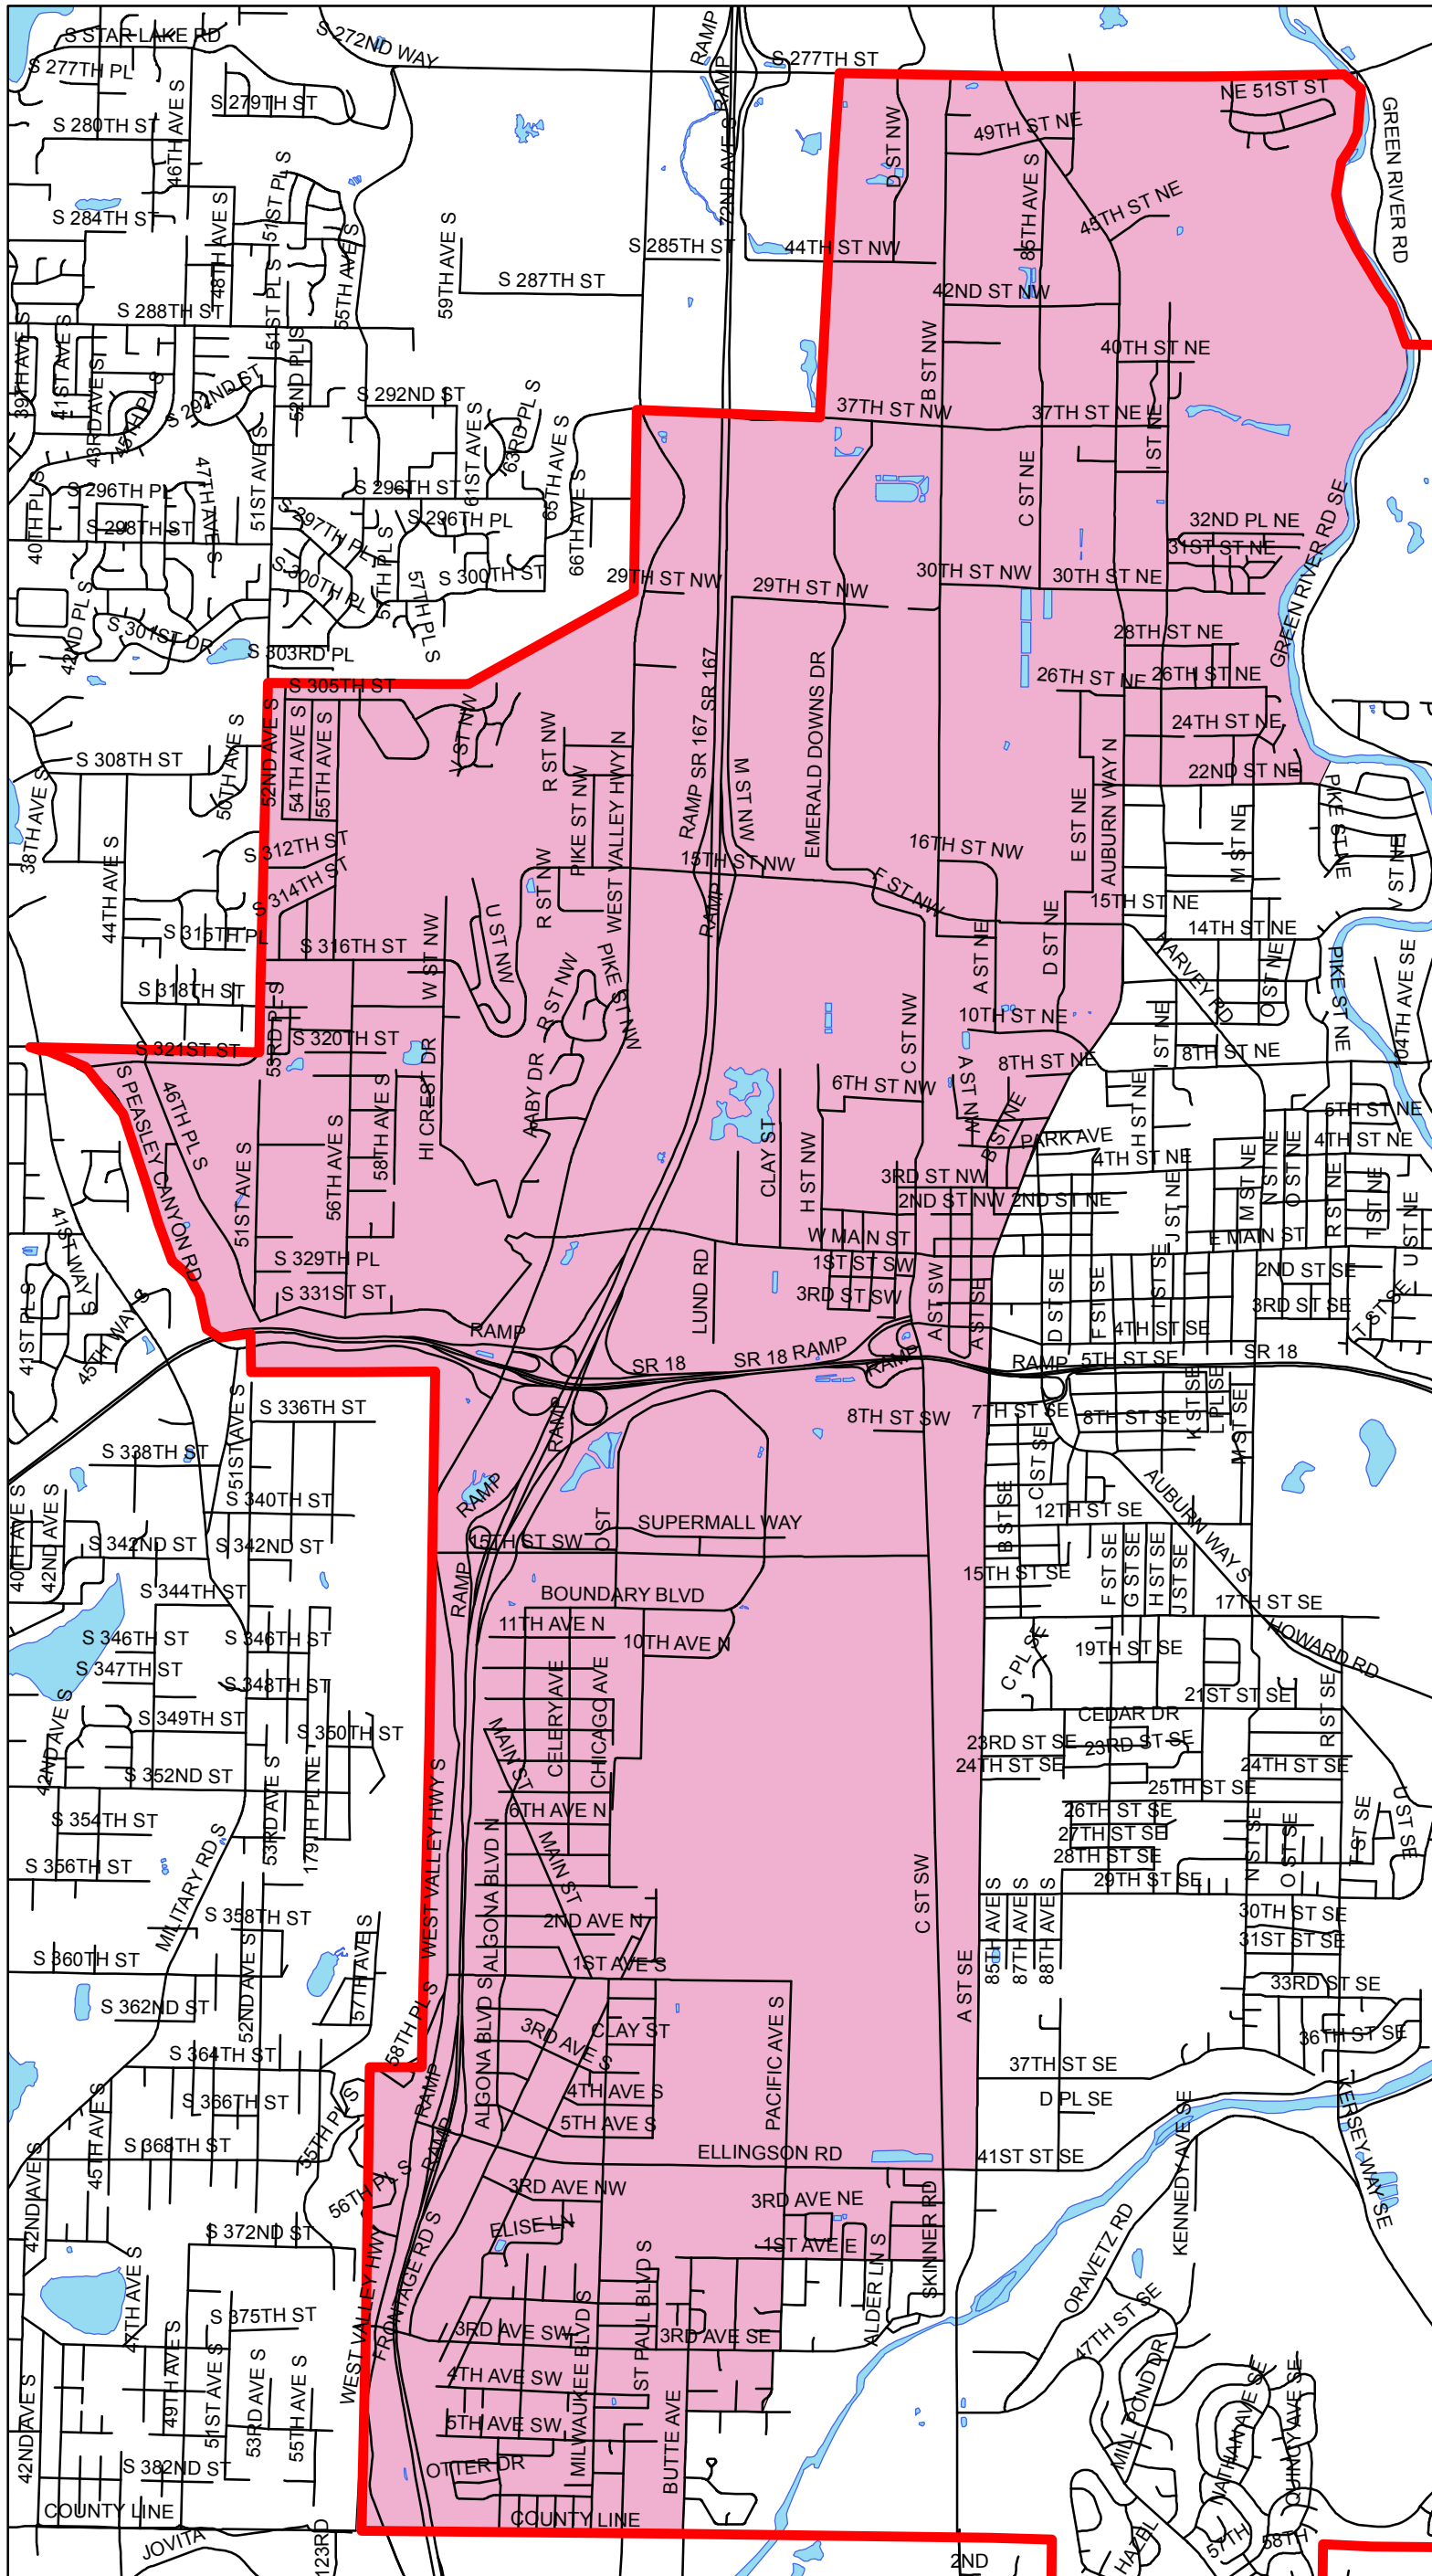

# Auburn School District # 408 - School Board Districts

### Legend

- Boundary Line
- Director 1
- Director 2
- Director 3
- Director 4
- Director 5

### Legend

-  Boundary Line
-  Director 1

# Auburn School District # 408 - Director District 5

**Legend**

- Boundary Line
- Director 5