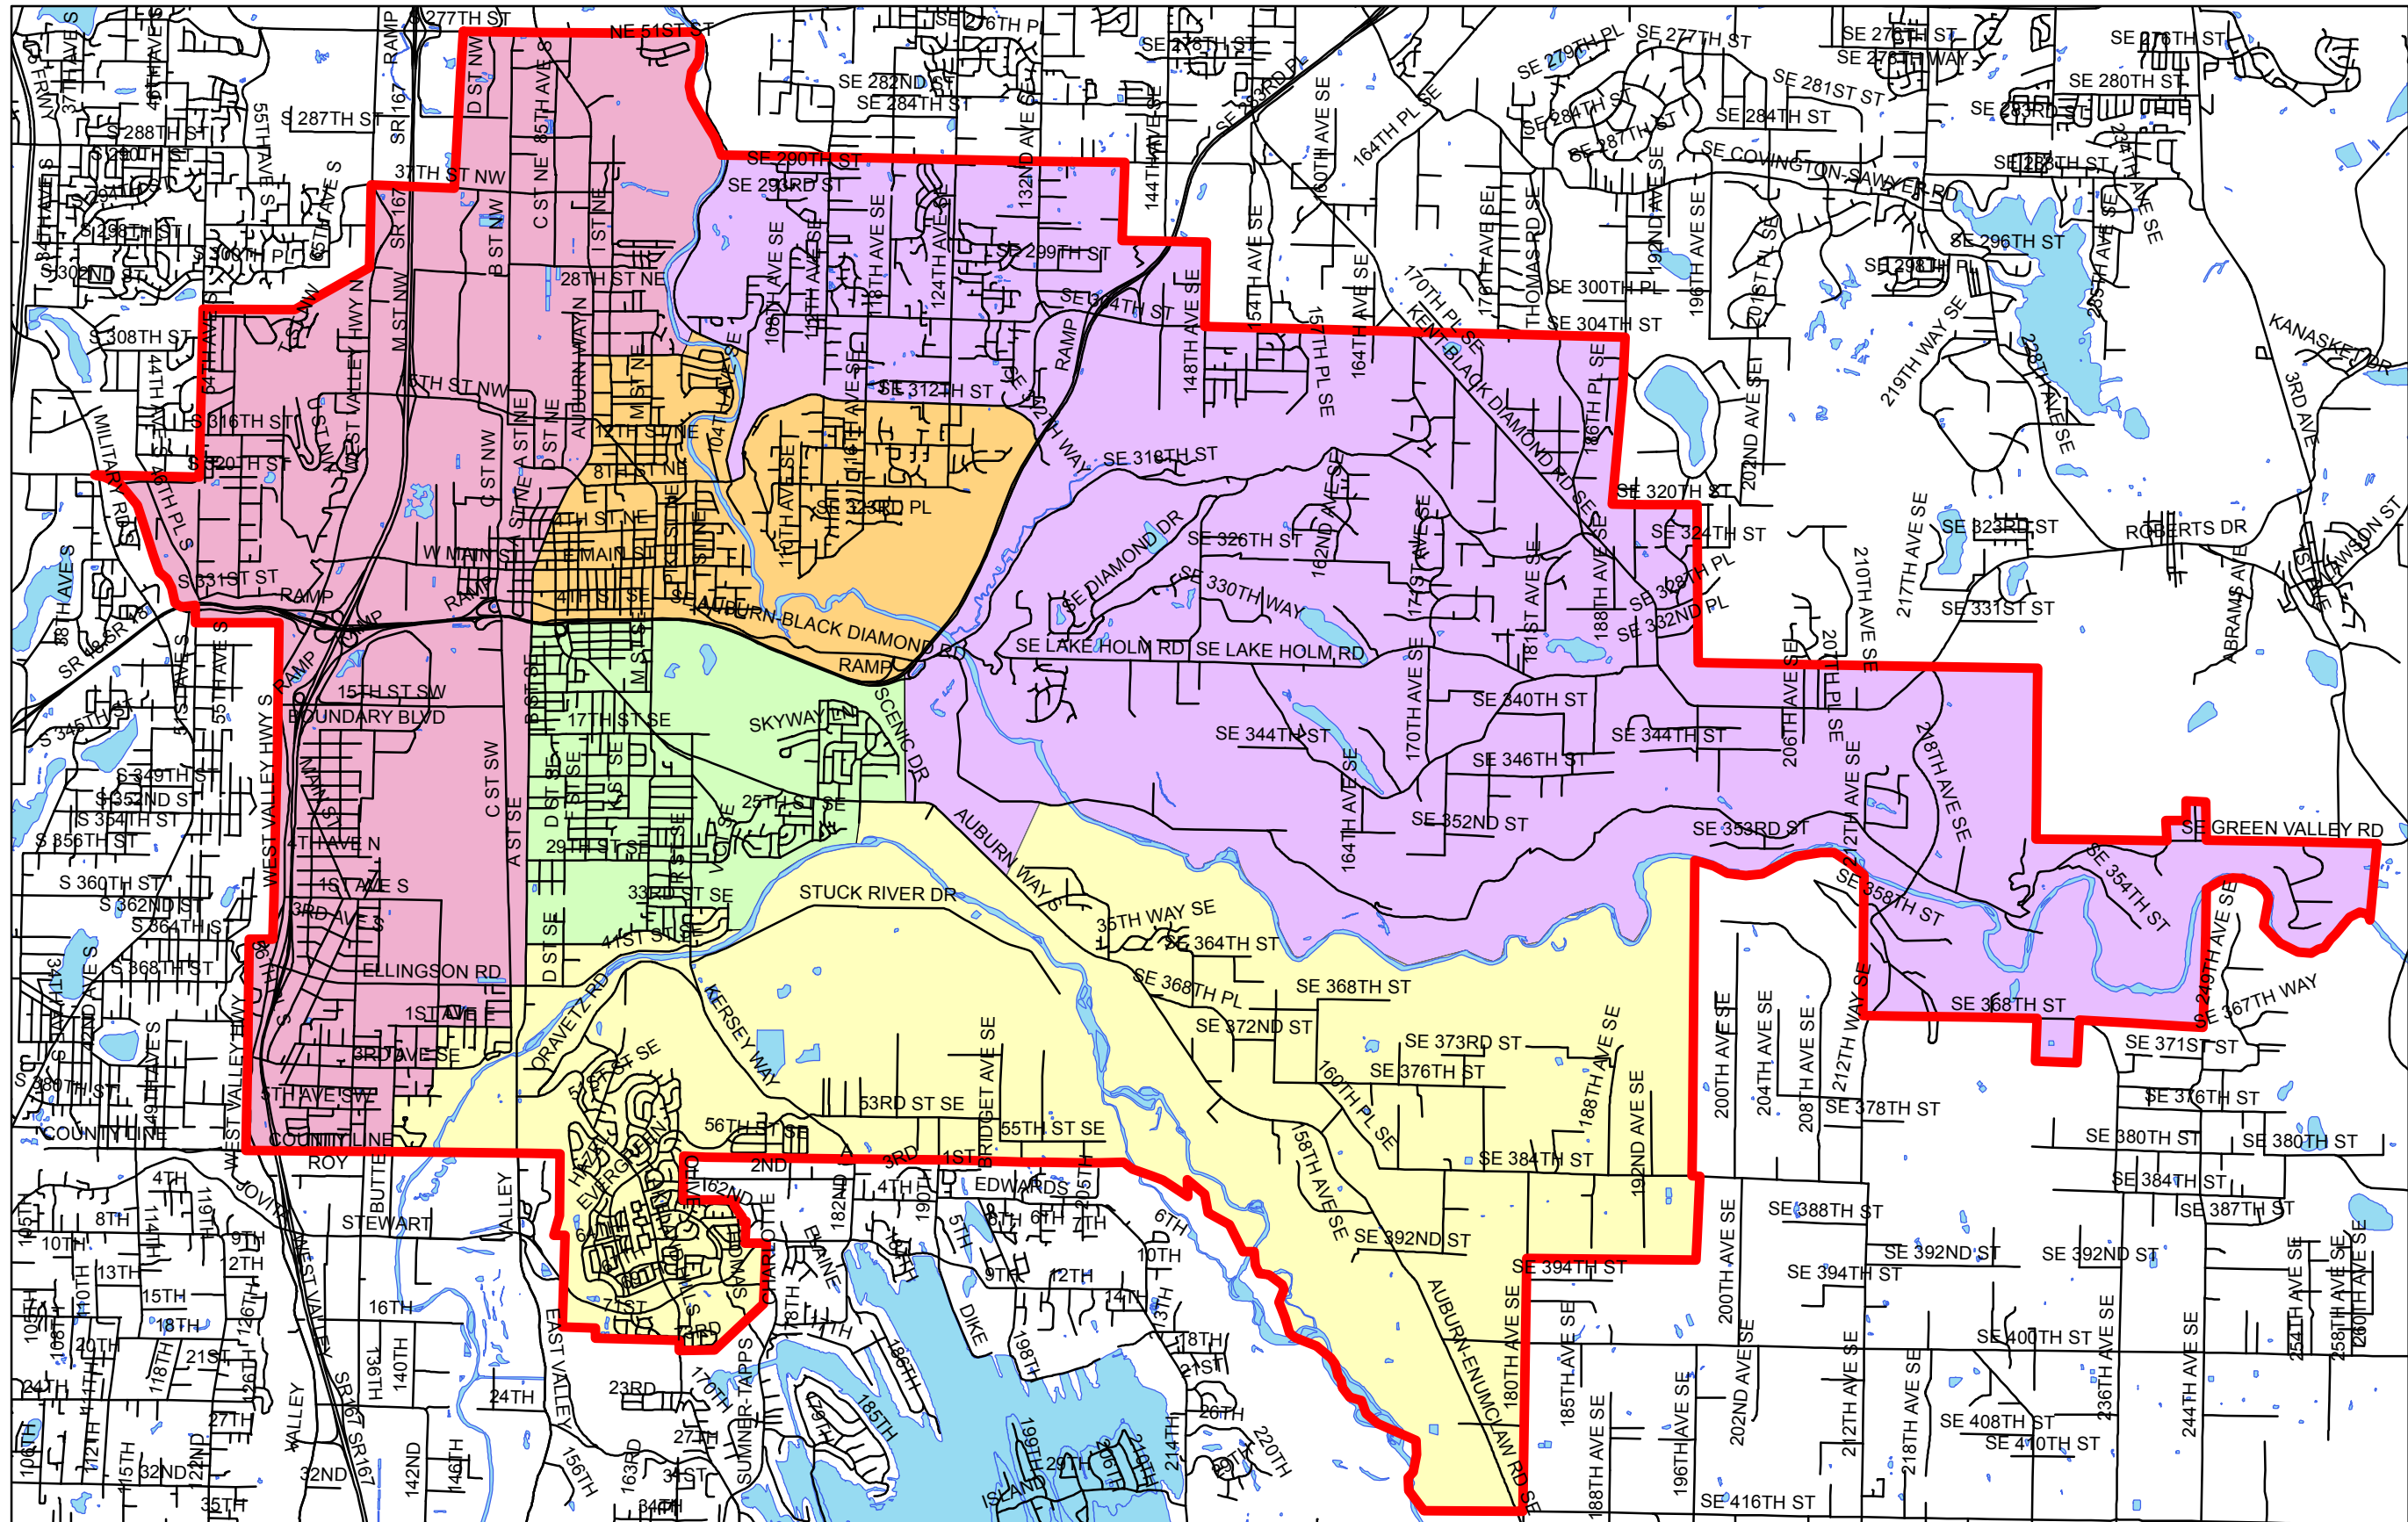

# Auburn School District # 408 - School Board Districts

### Legend

- Boundary Line
- Director 1
- Director 2
- Director 3
- Director 4
- Director 5

### Legend

-  Boundary Line
-  Director 1