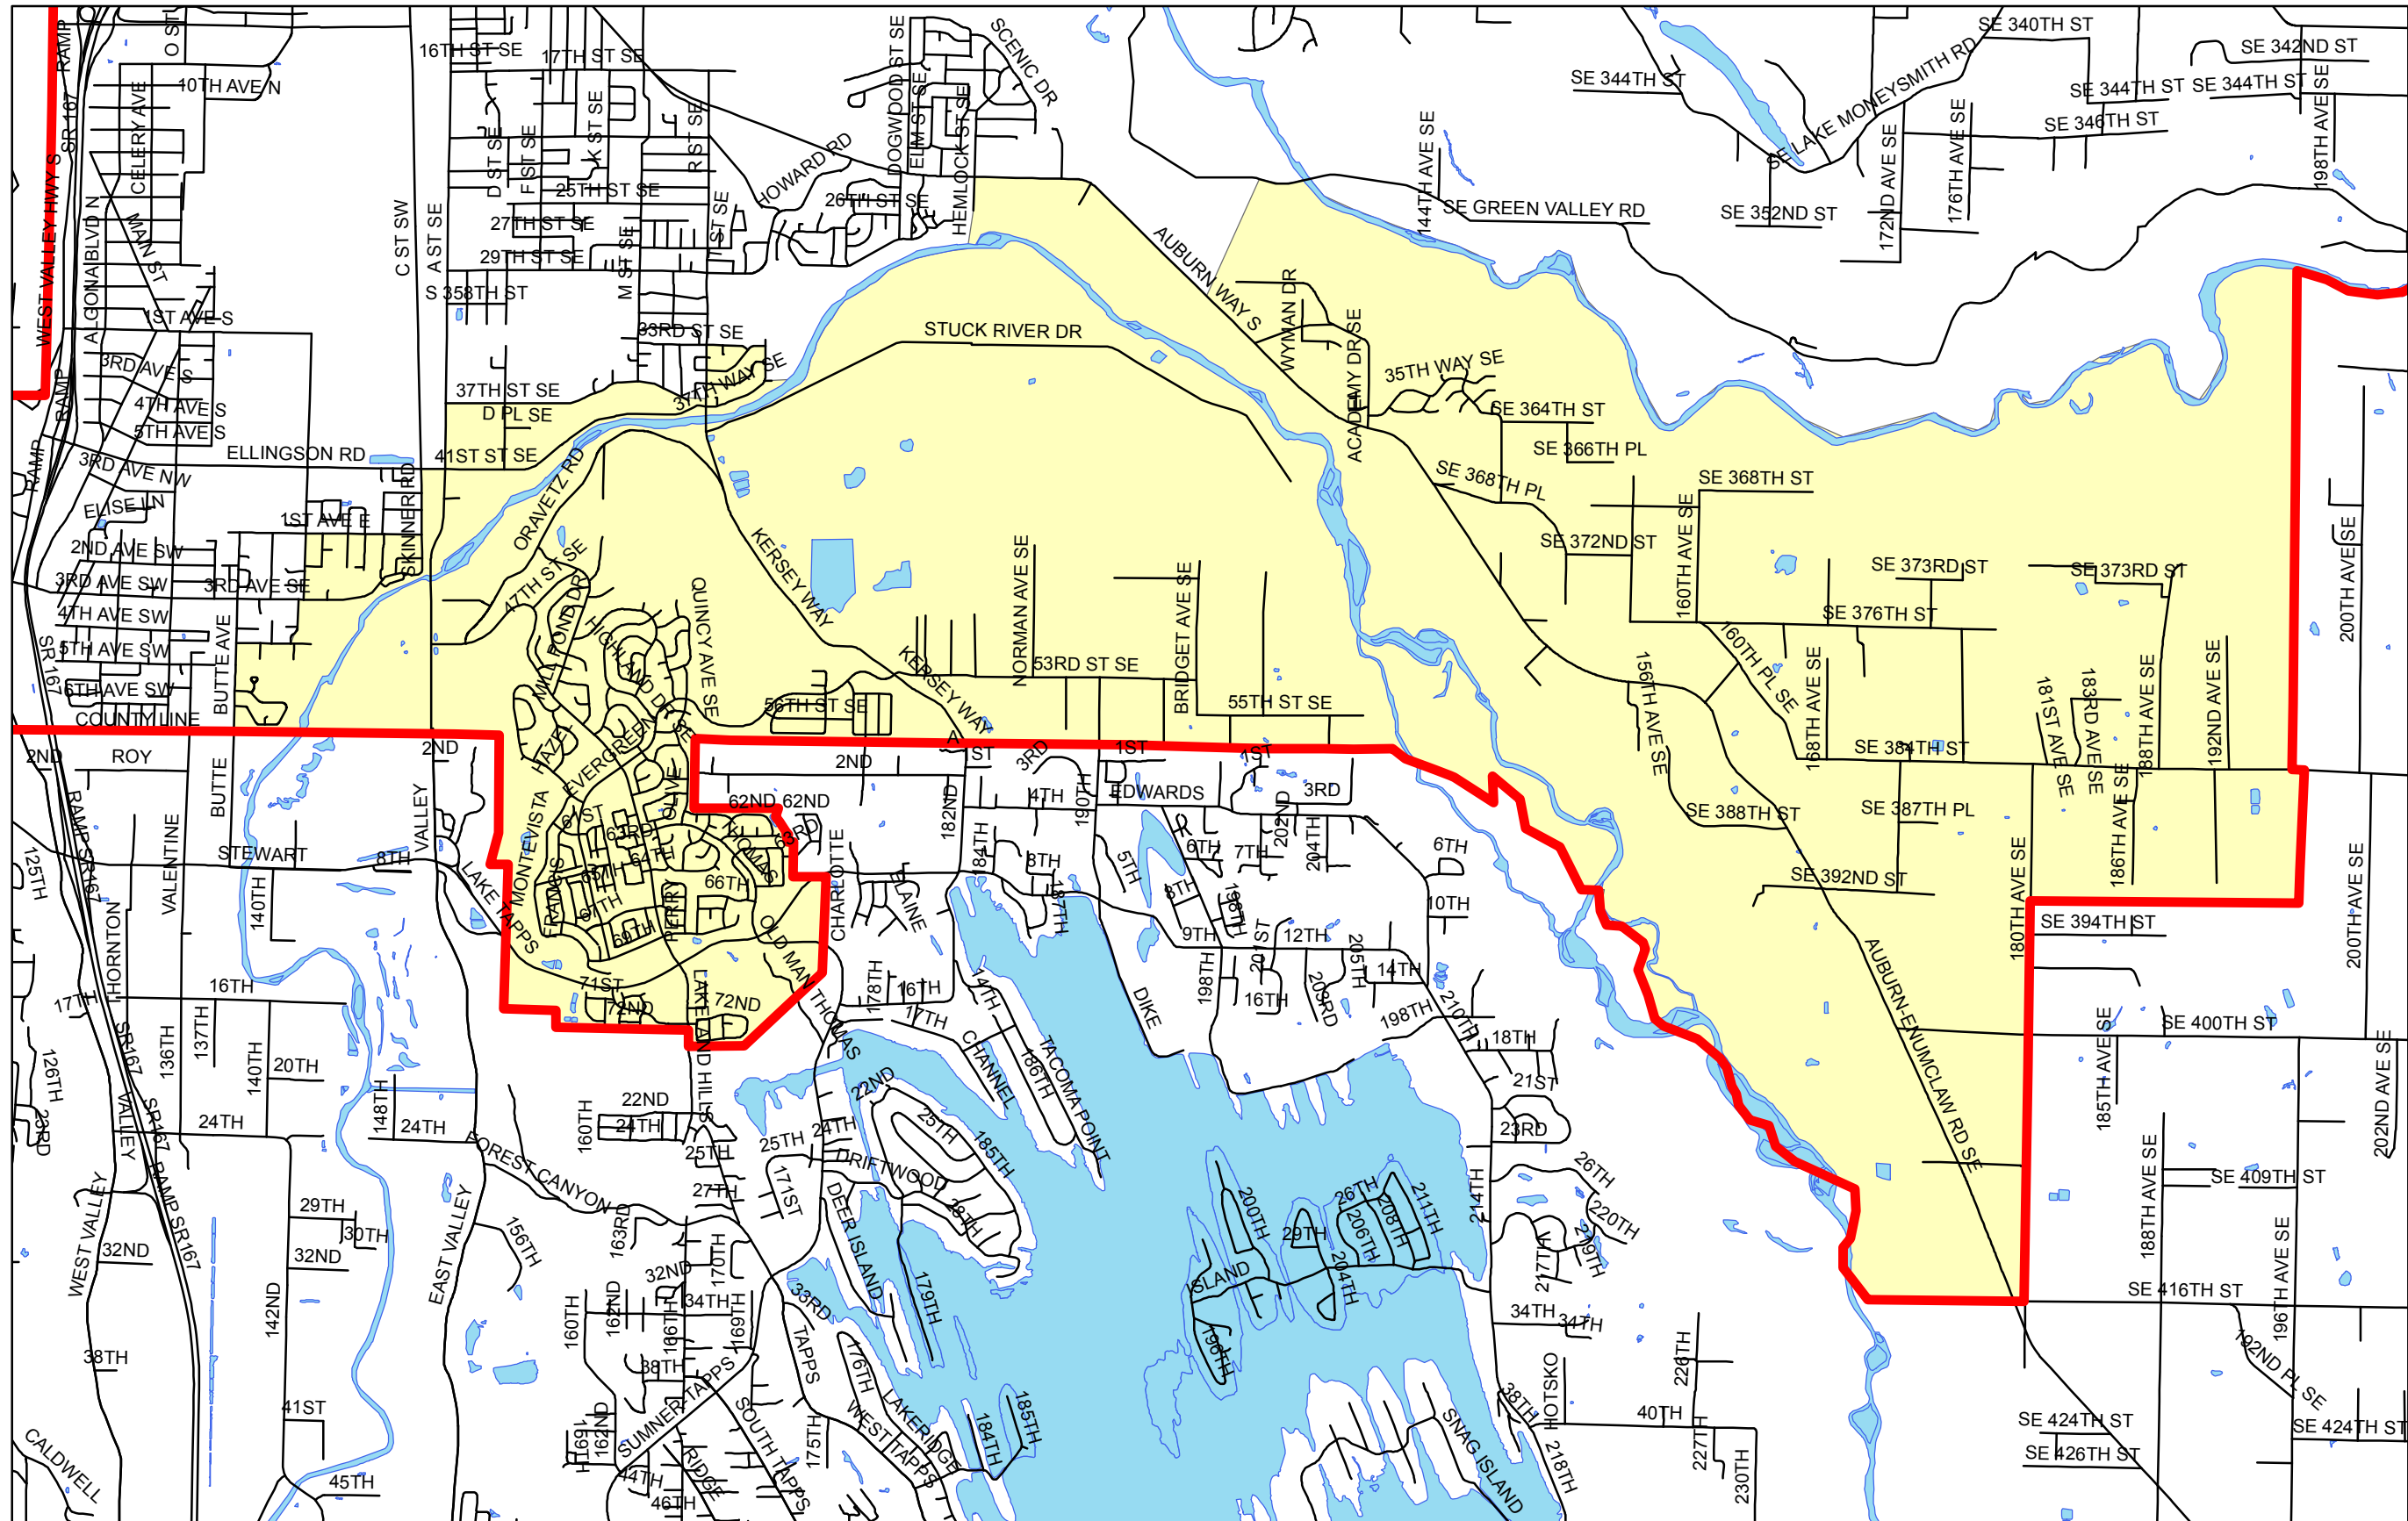

Auburn School District # 408 - Director District 4

Legend

- Boundary Line
- Director 4